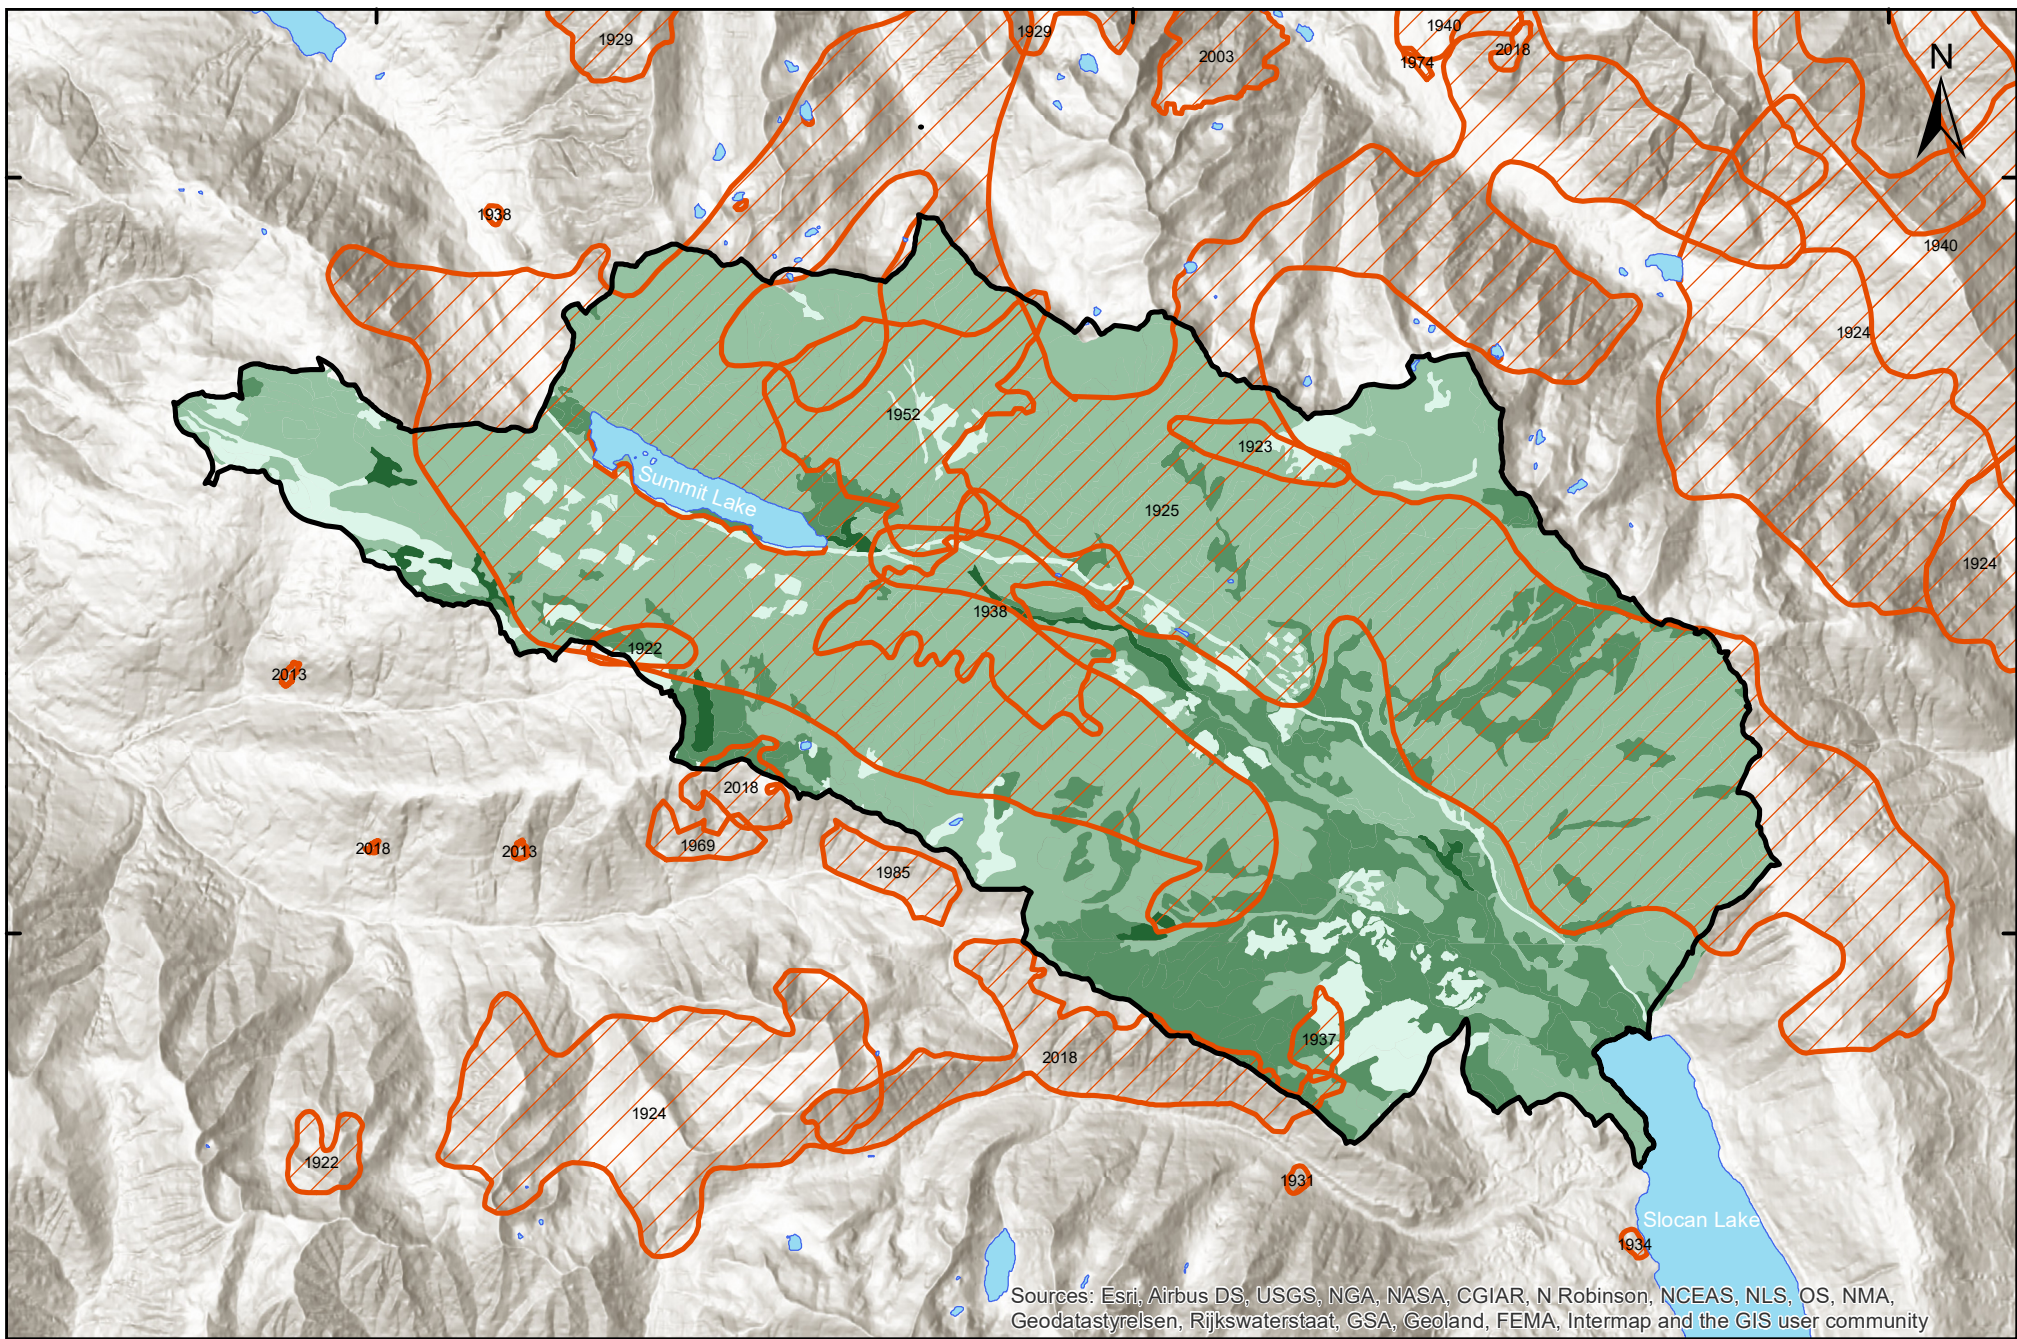

450000

460000

470000

5560000

5560000

5550000

5550000

Sources: Esri, Airbus DS, USGS, NGA, NASA, CGIAR, N Robinson, NCEAS, NLS, OS, NMA, Geodatastyrelsen, Rijkswaterstaat, GSA, Geoland, FEMA, Intermap and the GIS user community

Bonanza Biodiversity Corridor

Figure 7.4-1. Fire and Old Forests

Date: 2022-03-29
Map Number: BBC-023
Coordinate System: NAD 1983 UTM Zone 11N
Projection: Transverse Mercator
Datum: North American 1983

1. **Legend**
2. Bonanza Watershed
   - Forest Fire (Year)
   - Sparse to Young Forests
   - Mature Forests
   - Old Forests
   - Very Old Forests